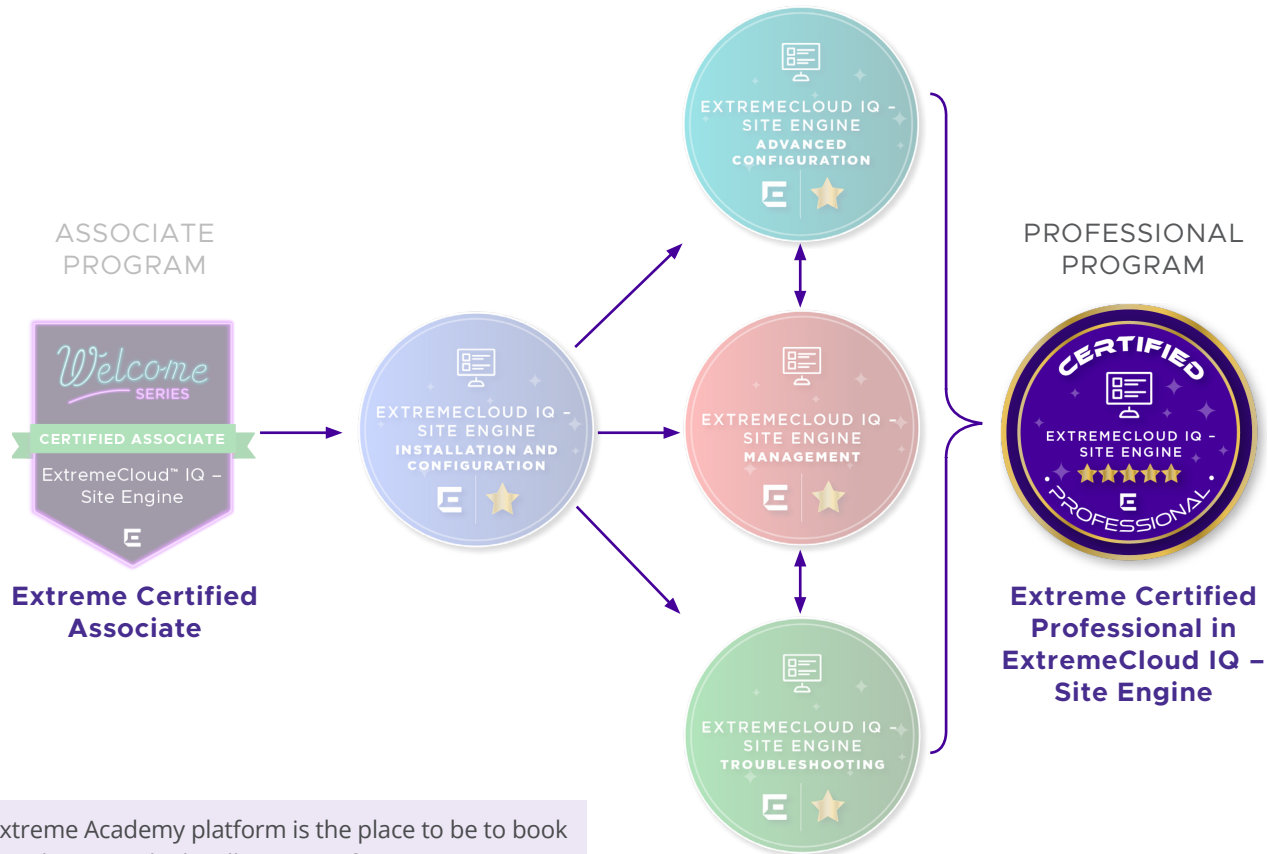

ASSOCIATED COURSES

- ExtremeCloud IQ - Site Engine - Installation and Configuration
- ExtremeCloud IQ - Site Engine - Management
- ExtremeCloudIQ - Site Engine - Advanced Configuration
- ExtremeCloud IQ - Site Engine - Troubleshooting

WHO SHOULD ATTEND

Those who have completed all four knowledge credentials in a track and wish to achieve Extreme Certified Professional status.

MANDATORY PREREQUISITE

The Extreme Certified Professional in ExtremeCloud IQ - Site Engine Exam must have been passed before completing the lab assessment. You will only have access to this exam once you have passed all 4 knowledge credentials.

ASSESSMENT OBJECTIVES

Upon completion of this course, students will have tested their theoretical and practical knowledge, and skills on all aspects of the four ExtremeCloud IQ - Site Engine knowledge credential classes. On passing this assessment students will become an Extreme Certified Professional in ExtremeCloud IQ - Site Engine.

WHERE DOES THIS COURSE FIT IN YOUR PROFESSIONAL PROGRAM LEARNING PATH?

The Extreme Academy platform is the place to be to book training classes and take all your certification exams. [Click here](#) to create an account and get started today!